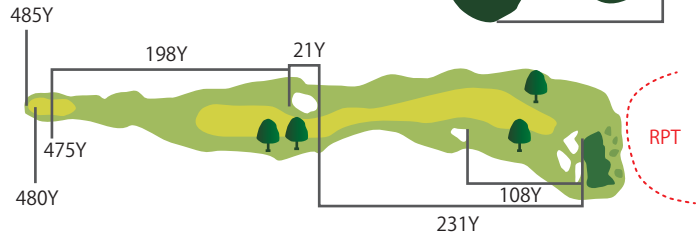

中コース

HDCP8
No. 1 PAR5
BACK TEE 485 YARD
REGULAR TEE 480 YARDS
FRONT TEE 475 YARDS

34Y

HDCP7
No. 4 PAR4
BACK TEE 332 YARD
REGULAR TEE 317 YARDS
FRONT TEE 289 YARDS

34Y

※グリーンは2段変形グリーン

HDCP6
No. 7 PAR3
BACK TEE 185 YARD
REGULAR TEE 173 YARDS
FRONT TEE 140 YARDS

23Y

ニアピン

HDCP3
No. 2 PAR4
BACK TEE 409 YARD
REGULAR TEE 391 YARDS
FRONT TEE 367 YARDS

37Y

HDCP1
No. 5 PAR4
BACK TEE 404 YARD
REGULAR TEE 384 YARDS
FRONT TEE 336 YARDS

35Y

HDCP2
No. 8 PAR4
BACK TEE 409 YARD
REGULAR TEE 388 YARDS
FRONT TEE 358 YARDS

44Y

HDCP9
No. 3 PAR3
BACK TEE 163 YARD
REGULAR TEE 150 YARDS
FRONT TEE 145 YARDS

42Y

HDCP4
No. 6 PAR5
BACK TEE 533 YARD
REGULAR TEE 515 YARDS
FRONT TEE 472 YARDS

34Y

ドラコン

HDCP5
No. 9 PAR4
BACK TEE 369 YARD
REGULAR TEE 338 YARDS
FRONT TEE 308 YARDS