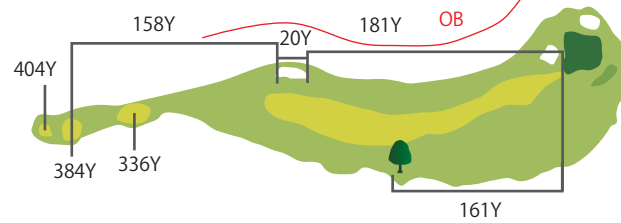

中コース

HDCP8
No. 1 PAR5
BACK TEE 485 YARD
REGULAR TEE 480 YARDS
FRONT TEE 475 YARDS

34Y

HDCP7
No. 4 PAR4
BACK TEE 332 YARD
REGULAR TEE 317 YARDS
FRONT TEE 289 YARDS

34Y

※グリーンは2段変形グリーン

HDCP6
No. 7 PAR3
BACK TEE 185 YARD
REGULAR TEE 173 YARDS
FRONT TEE 140 YARDS

23Y

ニアピン

HDCP3
No. 2 PAR4
BACK TEE 409 YARD
REGULAR TEE 391 YARDS
FRONT TEE 367 YARDS

37Y

HDCP1
No. 5 PAR4
BACK TEE 404 YARD
REGULAR TEE 384 YARDS
FRONT TEE 336 YARDS

35Y

HDCP2
No. 8 PAR4
BACK TEE 409 YARD
REGULAR TEE 388 YARDS
FRONT TEE 358 YARDS

44Y

HDCP9
No. 3 PAR3
BACK TEE 163 YARD
REGULAR TEE 150 YARDS
FRONT TEE 145 YARDS

42Y

HDCP4
No. 6 PAR5
BACK TEE 533 YARD
REGULAR TEE 515 YARDS
FRONT TEE 472 YARDS

34Y

ドラコン

HDCP5
No. 9 PAR4
BACK TEE 369 YARD
REGULAR TEE 338 YARDS
FRONT TEE 308 YARDS