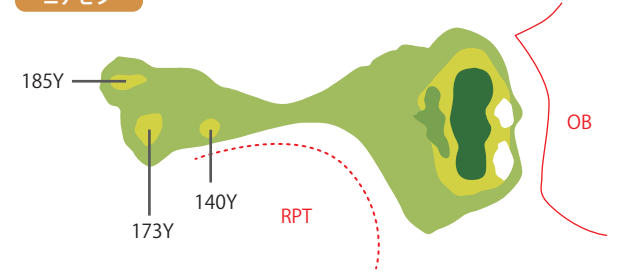

中コース

HDCP8
No. 1 PAR5
BACK TEE 485 YARD
REGULAR TEE 480 YARDS
FRONT TEE 475 YARDS

34Y

HDCP7
No. 4 PAR4
BACK TEE 332 YARD
REGULAR TEE 317 YARDS
FRONT TEE 289 YARDS

34Y

※グリーンは2段変形グリーン

HDCP6
No. 7 PAR3
BACK TEE 185 YARD
REGULAR TEE 173 YARDS
FRONT TEE 140 YARDS

23Y

ニアピン

HDCP3
No. 2 PAR4
BACK TEE 409 YARD
REGULAR TEE 391 YARDS
FRONT TEE 367 YARDS

37Y

HDCP1
No. 5 PAR4
BACK TEE 404 YARD
REGULAR TEE 384 YARDS
FRONT TEE 336 YARDS

35Y

HDCP2
No. 8 PAR4
BACK TEE 409 YARD
REGULAR TEE 388 YARDS
FRONT TEE 358 YARDS