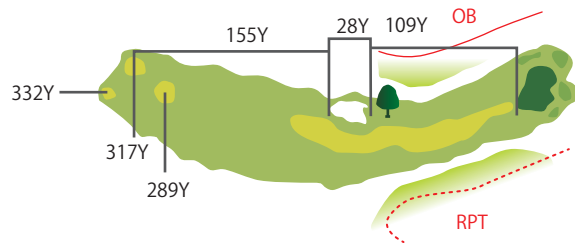

中コース

HDCP8
No. 1 PAR5
BACK TEE 485 YARD
REGULAR TEE 480 YARDS
FRONT TEE 475 YARDS

34Y

HDCP7
No. 4 PAR4
BACK TEE 332 YARD
REGULAR TEE 317 YARDS
FRONT TEE 289 YARDS

34Y

※グリーンは2段変形グリーン

HDCP6
No. 7 PAR3
BACK TEE 185 YARD
REGULAR TEE 173 YARDS
FRONT TEE 140 YARDS

23Y

ニアピン

HDCP3
No. 2 PAR4
BACK TEE 409 YARD
REGULAR TEE 391 YARDS
FRONT TEE 367 YARDS

37Y

HDCP1
No. 5 PAR4
BACK TEE 404 YARD
REGULAR TEE 384 YARDS
FRONT TEE 336 YARDS

35Y

HDCP2
No. 8 PAR4
BACK TEE 409 YARD
REGULAR TEE 388 YARDS
FRONT TEE 358 YARDS

44Y

HDCP9
No. 3 PAR3
BACK TEE 163 YARD
REGULAR TEE 150 YARDS
FRONT TEE 145 YARDS

42Y

HDCP4
No. 6 PAR5
BACK TEE 533 YARD
REGULAR TEE 515 YARDS
FRONT TEE 472 YARDS

34Y

ドラコン

HDCP5
No. 9 PAR4
BACK TEE 369 YARD
REGULAR TEE 338 YARDS
FRONT TEE 308 YARDS