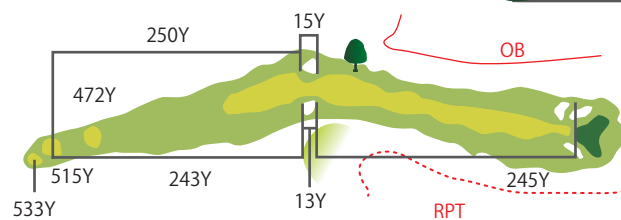

44Y

HDCP9
No. 3 PAR3
BACK TEE 163 YARD
REGULAR TEE 150 YARDS
FRONT TEE 145 YARDS

42Y

HDCP4
No. 6 PAR5
BACK TEE 533 YARD
REGULAR TEE 515 YARDS
FRONT TEE 472 YARDS

34Y

ドラコン

HDCP5
No. 9 PAR4
BACK TEE 369 YARD
REGULAR TEE 338 YARDS
FRONT TEE 308 YARDS