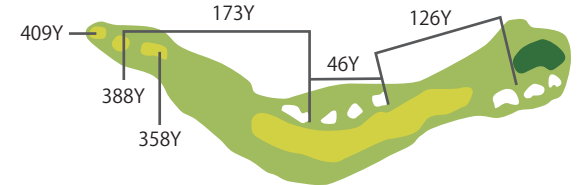

中コース

HDCP8
No. 1 PAR5
BACK TEE 485 YARD
REGULAR TEE 480 YARDS
FRONT TEE 475 YARDS

34Y

HDCP7
No. 4 PAR4
BACK TEE 332 YARD
REGULAR TEE 317 YARDS
FRONT TEE 289 YARDS

34Y

※グリーンは2段変形グリーン

HDCP6
No. 7 PAR3
BACK TEE 185 YARD
REGULAR TEE 173 YARDS
FRONT TEE 140 YARDS

23Y

ニアピン

HDCP3
No. 2 PAR4
BACK TEE 409 YARD
REGULAR TEE 391 YARDS
FRONT TEE 367 YARDS

37Y

HDCP1
No. 5 PAR4
BACK TEE 404 YARD
REGULAR TEE 384 YARDS
FRONT TEE 336 YARDS

35Y

HDCP2
No. 8 PAR4
BACK TEE 409 YARD
REGULAR TEE 388 YARDS
FRONT TEE 358 YARDS

44Y

HDCP9
No. 3 PAR3
BACK TEE 163 YARD
REGULAR TEE 150 YARDS
FRONT TEE 145 YARDS

42Y

HDCP4
No. 6 PAR5
BACK TEE 533 YARD
REGULAR TEE 515 YARDS
FRONT TEE 472 YARDS

34Y

ドラコン

HDCP5
No. 9 PAR4
BACK TEE 369 YARD
REGULAR TEE 338 YARDS
FRONT TEE 308 YARDS