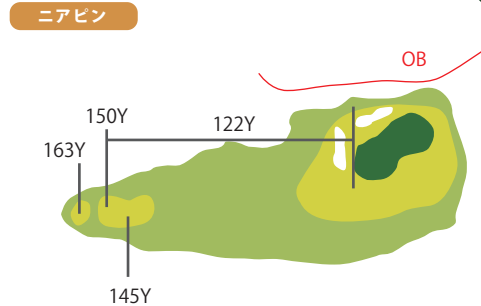

中コース

HDCP8
No. 1 PAR5
BACK TEE 485 YARD
REGULAR TEE 480 YARDS
FRONT TEE 475 YARDS

34Y

HDCP7
No. 4 PAR4
BACK TEE 332 YARD
REGULAR TEE 317 YARDS
FRONT TEE 289 YARDS

34Y

※グリーンは2段変形グリーン

HDCP6
No. 7 PAR3
BACK TEE 185 YARD
REGULAR TEE 173 YARDS
FRONT TEE 140 YARDS

23Y

ニアピン

HDCP3
No. 2 PAR4
BACK TEE 409 YARD
REGULAR TEE 391 YARDS
FRONT TEE 367 YARDS

37Y

HDCP1
No. 5 PAR4
BACK TEE 404 YARD
REGULAR TEE 384 YARDS
FRONT TEE 336 YARDS

35Y

HDCP2
No. 8 PAR4
BACK TEE 409 YARD
REGULAR TEE 388 YARDS
FRONT TEE 358 YARDS

44Y

HDCP9
No. 3 PAR3
BACK TEE 163 YARD
REGULAR TEE 150 YARDS
FRONT TEE 145 YARDS

42Y

HDCP4
No. 6 PAR5
BACK TEE 533 YARD
REGULAR TEE 515 YARDS
FRONT TEE 472 YARDS

34Y

ドラコン

HDCP5
No. 9 PAR4
BACK TEE 369 YARD
REGULAR TEE 338 YARDS
FRONT TEE 308 YARDS