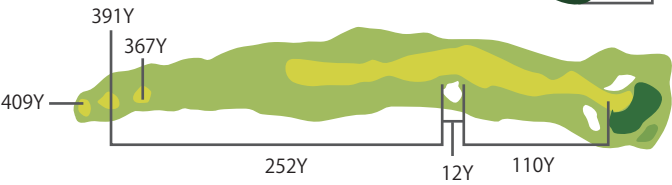

中コース

HDCP8
No. 1 PAR5
BACK TEE 485 YARD
REGULAR TEE 480 YARDS
FRONT TEE 475 YARDS

34Y

HDCP7
No. 4 PAR4
BACK TEE 332 YARD
REGULAR TEE 317 YARDS
FRONT TEE 289 YARDS

34Y

※グリーンは2段変形グリーン

HDCP6
No. 7 PAR3
BACK TEE 185 YARD
REGULAR TEE 173 YARDS
FRONT TEE 140 YARDS

23Y

ニアピン

HDCP3
No. 2 PAR4
BACK TEE 409 YARD
REGULAR TEE 391 YARDS
FRONT TEE 367 YARDS

37Y

HDCP1
No. 5 PAR4
BACK TEE 404 YARD
REGULAR TEE 384 YARDS
FRONT TEE 336 YARDS

35Y

HDCP2
No. 8 PAR4
BACK TEE 409 YARD
REGULAR TEE 388 YARDS
FRONT TEE 358 YARDS

44Y

HDCP9
No. 3 PAR3
BACK TEE 163 YARD
REGULAR TEE 150 YARDS
FRONT TEE 145 YARDS

42Y

HDCP4
No. 6 PAR5
BACK TEE 533 YARD
REGULAR TEE 515 YARDS
FRONT TEE 472 YARDS

34Y

ドラコン

HDCP5
No. 9 PAR4
BACK TEE 369 YARD
REGULAR TEE 338 YARDS
FRONT TEE 308 YARDS