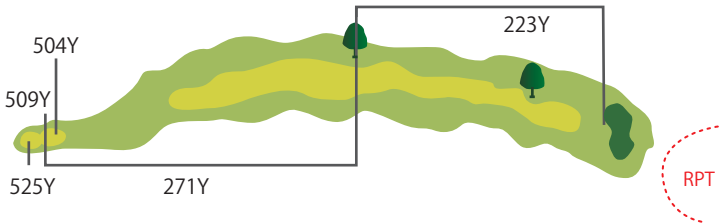

西コース

HDCP8 **No.1** PAR5  
BACK TEE 525 YARD  
REGULAR TEE 509 YARDS  
FRONT TEE 504 YARDS

HDCP4 **No.4** PAR4  
BACK TEE 409 YARD  
REGULAR TEE 388 YARDS  
FRONT TEE 375 YARDS

HDCP7 **No.7** PAR3  
BACK TEE 212 YARD  
REGULAR TEE 193 YARDS  
FRONT TEE 149 YARDS

ニアピン

HDCP1 **No.2** PAR4  
BACK TEE 444 YARD  
REGULAR TEE 419 YARDS  
FRONT TEE 326 YARDS

ドラゴン

HDCP5 **No.5** PAR5  
BACK TEE 551 YARD  
REGULAR TEE 526 YARDS  
FRONT TEE 472 YARDS

HDCP6 **No.8** PAR4  
BACK TEE 364 YARD  
REGULAR TEE 359 YARDS  
FRONT TEE 336 YARDS