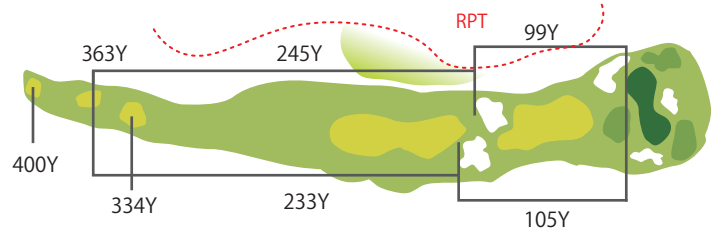

ニアピン

HDCP1 **No.2** PAR4  
BACK TEE 444 YARD  
REGULAR TEE 419 YARDS  
FRONT TEE 326 YARDS

ドラゴン

HDCP5 **No.5** PAR5  
BACK TEE 551 YARD  
REGULAR TEE 526 YARDS  
FRONT TEE 472 YARDS

HDCP6 **No.8** PAR4  
BACK TEE 364 YARD  
REGULAR TEE 359 YARDS  
FRONT TEE 336 YARDS

ドラゴン

HDCP9 **No.3** PAR3  
BACK TEE 158 YARD  
REGULAR TEE 142 YARDS  
FRONT TEE 135 YARDS

ニアピン

HDCP3 **No.6** PAR4  
BACK TEE 400 YARD  
REGULAR TEE 363 YARDS  
FRONT TEE 334 YARDS

HDCP2 **No.9** PAR4  
BACK TEE 397 YARD  
REGULAR TEE 379 YARDS  
FRONT TEE 335 YARDS

中コース

HDCP8  
**No. 1** PAR5  
BACK TEE 485 YARD  
REGULAR TEE 480 YARDS  
FRONT TEE 475 YARDS

34Y

HDCP7  
**No. 4** PAR4  
BACK TEE 332 YARD  
REGULAR TEE 317 YARDS  
FRONT TEE 289 YARDS

34Y

※グリーンは2段変形グリーン

HDCP6  
**No. 7** PAR3  
BACK TEE 185 YARD  
REGULAR TEE 173 YARDS  
FRONT TEE 140 YARDS

23Y

ニアピン

HDCP3  
**No. 2** PAR4  
BACK TEE 409 YARD  
REGULAR TEE 391 YARDS  
FRONT TEE 367 YARDS

37Y

HDCP1  
**No. 5** PAR4  
BACK TEE 404 YARD  
REGULAR TEE 384 YARDS  
FRONT TEE 336 YARDS