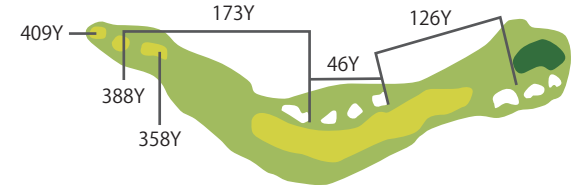

中コース

HDCP8  
**No. 1** PAR5  
BACK TEE 485 YARD  
REGULAR TEE 480 YARDS  
FRONT TEE 475 YARDS

34Y

HDCP7  
**No. 4** PAR4  
BACK TEE 332 YARD  
REGULAR TEE 317 YARDS  
FRONT TEE 289 YARDS

34Y

※グリーンは2段変形グリーン

HDCP6  
**No. 7** PAR3  
BACK TEE 185 YARD  
REGULAR TEE 173 YARDS  
FRONT TEE 140 YARDS

23Y

ニアピン

HDCP3  
**No. 2** PAR4  
BACK TEE 409 YARD  
REGULAR TEE 391 YARDS  
FRONT TEE 367 YARDS

37Y

HDCP1  
**No. 5** PAR4  
BACK TEE 404 YARD  
REGULAR TEE 384 YARDS  
FRONT TEE 336 YARDS

35Y

HDCP2  
**No. 8** PAR4  
BACK TEE 409 YARD  
REGULAR TEE 388 YARDS  
FRONT TEE 358 YARDS

44Y

HDCP9  
**No. 3** PAR3  
BACK TEE 163 YARD  
REGULAR TEE 150 YARDS  
FRONT TEE 145 YARDS

42Y

ニアピン

HDCP4  
**No. 6** PAR5  
BACK TEE 533 YARD  
REGULAR TEE 515 YARDS  
FRONT TEE 472 YARDS