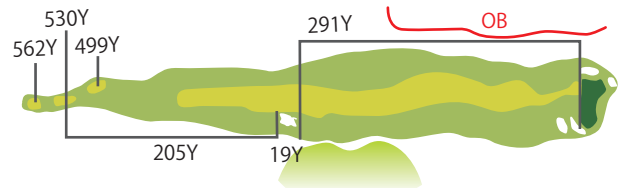

34Y

ドラコン

HDCP5  
**No. 9** PAR4  
BACK TEE 369 YARD  
REGULAR TEE 338 YARDS  
FRONT TEE 308 YARDS

29Y

ドラコン

東コース

HDCP7  
**No. 1** PAR5  
BACK TEE 555 YARD  
REGULAR TEE 532 YARDS  
FRONT TEE 507 YARDS

HDCP1  
**No. 4** PAR4  
BACK TEE 430 YARD  
REGULAR TEE 400 YARDS  
FRONT TEE 334 YARDS

ドラゴン

HDCP8  
**No. 7** PAR4  
BACK TEE 347 YARD  
REGULAR TEE 338 YARDS  
FRONT TEE 327 YARDS

HDCP3  
**No. 2** PAR4  
BACK TEE 415 YARD  
REGULAR TEE 398 YARDS  
FRONT TEE 342 YARDS

HDCP5  
**No. 5** PAR5  
BACK TEE 562 YARD  
REGULAR TEE 530 YARDS  
FRONT TEE 499 YARDS

HDCP4  
**No. 8** PAR4  
BACK TEE 393 YARD  
REGULAR TEE 380 YARDS  
FRONT TEE 361 YARDS

HDCP6  
**No. 3** PAR3  
BACK TEE 210 YARD  
REGULAR TEE 194 YARDS  
FRONT TEE 163 YARDS

ニアピン

HDCP9  
**No. 6** PAR3  
BACK TEE 156 YARD  
REGULAR TEE 139 YARDS  
FRONT TEE 135 YARDS