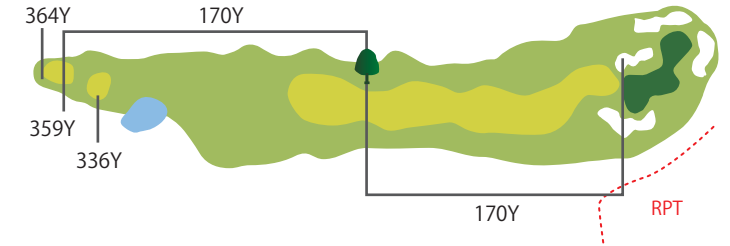

西コース

HDCP8 **No.1** PAR5  
BACK TEE 525 YARD  
REGULAR TEE 509 YARDS  
FRONT TEE 504 YARDS

HDCP4 **No.4** PAR4  
BACK TEE 409 YARD  
REGULAR TEE 388 YARDS  
FRONT TEE 375 YARDS

HDCP7 **No.7** PAR3  
BACK TEE 212 YARD  
REGULAR TEE 193 YARDS  
FRONT TEE 149 YARDS

ニアピン

HDCP1 **No.2** PAR4  
BACK TEE 444 YARD  
REGULAR TEE 419 YARDS  
FRONT TEE 326 YARDS

ドラゴン

HDCP5 **No.5** PAR5  
BACK TEE 551 YARD  
REGULAR TEE 526 YARDS  
FRONT TEE 472 YARDS

HDCP6 **No.8** PAR4  
BACK TEE 364 YARD  
REGULAR TEE 359 YARDS  
FRONT TEE 336 YARDS

ドラゴン

HDCP9 **No.3** PAR3  
BACK TEE 158 YARD  
REGULAR TEE 142 YARDS  
FRONT TEE 135 YARDS

ニアピン

HDCP3 **No.6** PAR4  
BACK TEE 400 YARD  
REGULAR TEE 363 YARDS  
FRONT TEE 334 YARDS

HDCP2 **No.9** PAR4  
BACK TEE 397 YARD  
REGULAR TEE 379 YARDS  
FRONT TEE 335 YARDS

中コース

HDCP8  
**No. 1** PAR5  
BACK TEE 485 YARD  
REGULAR TEE 480 YARDS  
FRONT TEE 475 YARDS

34Y

HDCP7  
**No. 4** PAR4  
BACK TEE 332 YARD  
REGULAR TEE 317 YARDS  
FRONT TEE 289 YARDS

34Y

※グリーンは2段変形グリーン