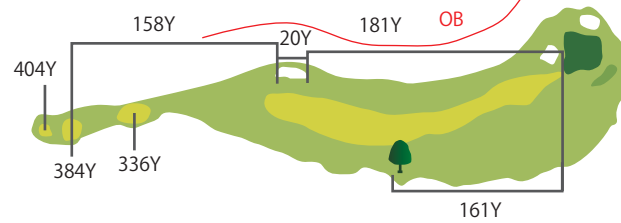

中コース

HDCP8  
**No. 1** PAR5  
BACK TEE 485 YARD  
REGULAR TEE 480 YARDS  
FRONT TEE 475 YARDS

34Y

HDCP7  
**No. 4** PAR4  
BACK TEE 332 YARD  
REGULAR TEE 317 YARDS  
FRONT TEE 289 YARDS

34Y

※グリーンは2段変形グリーン

HDCP6  
**No. 7** PAR3  
BACK TEE 185 YARD  
REGULAR TEE 173 YARDS  
FRONT TEE 140 YARDS

23Y

ニアピン

HDCP3  
**No. 2** PAR4  
BACK TEE 409 YARD  
REGULAR TEE 391 YARDS  
FRONT TEE 367 YARDS

37Y

HDCP1  
**No. 5** PAR4  
BACK TEE 404 YARD  
REGULAR TEE 384 YARDS  
FRONT TEE 336 YARDS

35Y

HDCP2  
**No. 8** PAR4  
BACK TEE 409 YARD  
REGULAR TEE 388 YARDS  
FRONT TEE 358 YARDS

44Y

HDCP9  
**No. 3** PAR3  
BACK TEE 163 YARD  
REGULAR TEE 150 YARDS  
FRONT TEE 145 YARDS

42Y

ニアピン

HDCP4  
**No. 6** PAR5  
BACK TEE 533 YARD  
REGULAR TEE 515 YARDS  
FRONT TEE 472 YARDS