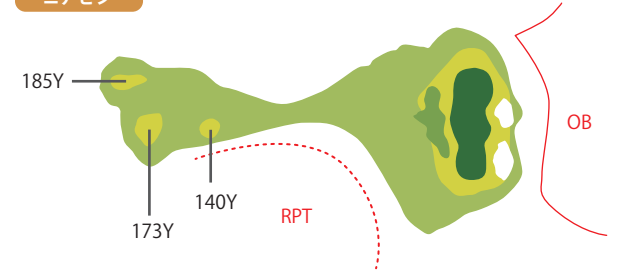

中コース

HDCP8  
**No. 1** PAR5  
BACK TEE 485 YARD  
REGULAR TEE 480 YARDS  
FRONT TEE 475 YARDS

34Y

HDCP7  
**No. 4** PAR4  
BACK TEE 332 YARD  
REGULAR TEE 317 YARDS  
FRONT TEE 289 YARDS

34Y

※グリーンは2段変形グリーン

HDCP6  
**No. 7** PAR3  
BACK TEE 185 YARD  
REGULAR TEE 173 YARDS  
FRONT TEE 140 YARDS

23Y

ニアピン

HDCP3  
**No. 2** PAR4  
BACK TEE 409 YARD  
REGULAR TEE 391 YARDS  
FRONT TEE 367 YARDS

37Y

HDCP1  
**No. 5** PAR4  
BACK TEE 404 YARD  
REGULAR TEE 384 YARDS  
FRONT TEE 336 YARDS