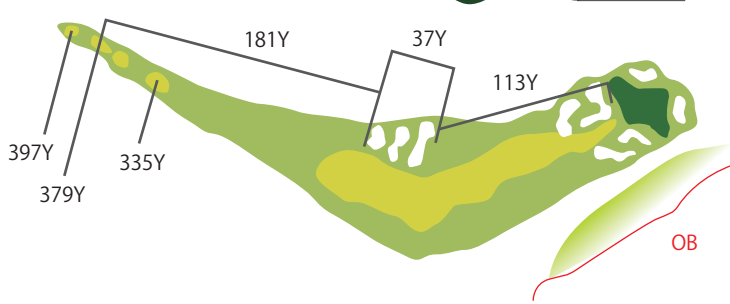

ドラゴン

HDCP9 **No.3** PAR3  
BACK TEE 158 YARD  
REGULAR TEE 142 YARDS  
FRONT TEE 135 YARDS

ニアピン

HDCP3 **No.6** PAR4  
BACK TEE 400 YARD  
REGULAR TEE 363 YARDS  
FRONT TEE 334 YARDS

HDCP2 **No.9** PAR4  
BACK TEE 397 YARD  
REGULAR TEE 379 YARDS  
FRONT TEE 335 YARDS

中コース

HDCP8  
**No. 1** PAR5  
BACK TEE 485 YARD  
REGULAR TEE 480 YARDS  
FRONT TEE 475 YARDS

34Y

HDCP7  
**No. 4** PAR4  
BACK TEE 332 YARD  
REGULAR TEE 317 YARDS  
FRONT TEE 289 YARDS

34Y

※グリーンは2段変形グリーン

HDCP6  
**No. 7** PAR3  
BACK TEE 185 YARD  
REGULAR TEE 173 YARDS  
FRONT TEE 140 YARDS

23Y

ニアピン

HDCP3  
**No. 2** PAR4  
BACK TEE 409 YARD  
REGULAR TEE 391 YARDS  
FRONT TEE 367 YARDS

37Y

HDCP1  
**No. 5** PAR4  
BACK TEE 404 YARD  
REGULAR TEE 384 YARDS  
FRONT TEE 336 YARDS