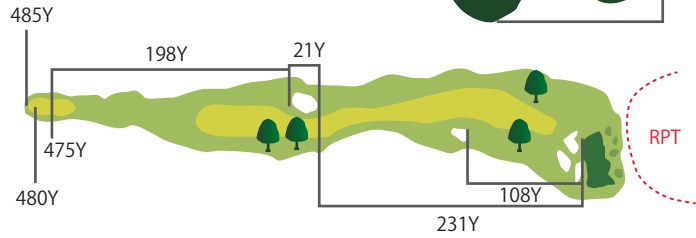

ドラゴン

HDCP9 **No.3** PAR3  
BACK TEE 158 YARD  
REGULAR TEE 142 YARDS  
FRONT TEE 135 YARDS

ニアピン

HDCP3 **No.6** PAR4  
BACK TEE 400 YARD  
REGULAR TEE 363 YARDS  
FRONT TEE 334 YARDS

HDCP2 **No.9** PAR4  
BACK TEE 397 YARD  
REGULAR TEE 379 YARDS  
FRONT TEE 335 YARDS

中コース

HDCP8  
**No. 1** PAR5  
BACK TEE 485 YARD  
REGULAR TEE 480 YARDS  
FRONT TEE 475 YARDS

34Y

HDCP7  
**No. 4** PAR4  
BACK TEE 332 YARD  
REGULAR TEE 317 YARDS  
FRONT TEE 289 YARDS

34Y

※グリーンは2段変形グリーン

HDCP6  
**No. 7** PAR3  
BACK TEE 185 YARD  
REGULAR TEE 173 YARDS  
FRONT TEE 140 YARDS

23Y

ニアピン

HDCP3  
**No. 2** PAR4  
BACK TEE 409 YARD  
REGULAR TEE 391 YARDS  
FRONT TEE 367 YARDS

37Y

HDCP1  
**No. 5** PAR4  
BACK TEE 404 YARD  
REGULAR TEE 384 YARDS  
FRONT TEE 336 YARDS