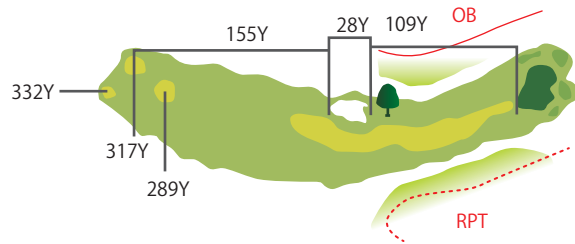

ドラゴン

HDCP9 **No.3** PAR3  
BACK TEE 158 YARD  
REGULAR TEE 142 YARDS  
FRONT TEE 135 YARDS

ニアピン

HDCP3 **No.6** PAR4  
BACK TEE 400 YARD  
REGULAR TEE 363 YARDS  
FRONT TEE 334 YARDS

HDCP2 **No.9** PAR4  
BACK TEE 397 YARD  
REGULAR TEE 379 YARDS  
FRONT TEE 335 YARDS

中コース

HDCP8  
**No. 1** PAR5  
BACK TEE 485 YARD  
REGULAR TEE 480 YARDS  
FRONT TEE 475 YARDS

34Y

HDCP7  
**No. 4** PAR4  
BACK TEE 332 YARD  
REGULAR TEE 317 YARDS  
FRONT TEE 289 YARDS

34Y

※グリーンは2段変形グリーン

HDCP6  
**No. 7** PAR3  
BACK TEE 185 YARD  
REGULAR TEE 173 YARDS  
FRONT TEE 140 YARDS

23Y

ニアピン

HDCP3  
**No. 2** PAR4  
BACK TEE 409 YARD  
REGULAR TEE 391 YARDS  
FRONT TEE 367 YARDS

37Y

HDCP1  
**No. 5** PAR4  
BACK TEE 404 YARD  
REGULAR TEE 384 YARDS  
FRONT TEE 336 YARDS

35Y

HDCP2  
**No. 8** PAR4  
BACK TEE 409 YARD  
REGULAR TEE 388 YARDS  
FRONT TEE 358 YARDS

44Y

HDCP9  
**No. 3** PAR3  
BACK TEE 163 YARD  
REGULAR TEE 150 YARDS  
FRONT TEE 145 YARDS

42Y

ニアピン

HDCP4  
**No. 6** PAR5  
BACK TEE 533 YARD  
REGULAR TEE 515 YARDS  
FRONT TEE 472 YARDS