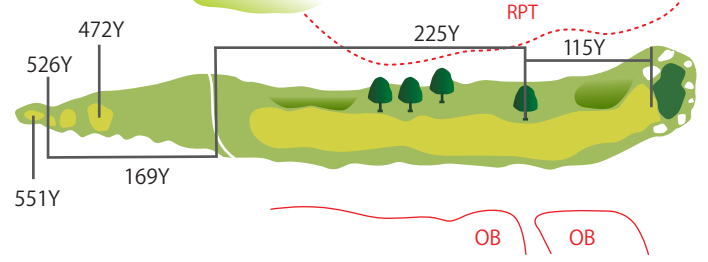

西コース

HDCP8 **No.1** PAR5  
BACK TEE 525 YARD  
REGULAR TEE 509 YARDS  
FRONT TEE 504 YARDS

HDCP4 **No.4** PAR4  
BACK TEE 409 YARD  
REGULAR TEE 388 YARDS  
FRONT TEE 375 YARDS

HDCP7 **No.7** PAR3  
BACK TEE 212 YARD  
REGULAR TEE 193 YARDS  
FRONT TEE 149 YARDS

ニアピン

HDCP1 **No.2** PAR4  
BACK TEE 444 YARD  
REGULAR TEE 419 YARDS  
FRONT TEE 326 YARDS

ドラゴン

HDCP5 **No.5** PAR5  
BACK TEE 551 YARD  
REGULAR TEE 526 YARDS  
FRONT TEE 472 YARDS

HDCP6 **No.8** PAR4  
BACK TEE 364 YARD  
REGULAR TEE 359 YARDS  
FRONT TEE 336 YARDS

ドラゴン

HDCP9 **No.3** PAR3  
BACK TEE 158 YARD  
REGULAR TEE 142 YARDS  
FRONT TEE 135 YARDS

ニアピン

HDCP3 **No.6** PAR4  
BACK TEE 400 YARD  
REGULAR TEE 363 YARDS  
FRONT TEE 334 YARDS

HDCP2 **No.9** PAR4  
BACK TEE 397 YARD  
REGULAR TEE 379 YARDS  
FRONT TEE 335 YARDS

中コース

HDCP8  
**No. 1** PAR5  
BACK TEE 485 YARD  
REGULAR TEE 480 YARDS  
FRONT TEE 475 YARDS

34Y

HDCP7  
**No. 4** PAR4  
BACK TEE 332 YARD  
REGULAR TEE 317 YARDS  
FRONT TEE 289 YARDS

34Y

※グリーンは2段変形グリーン