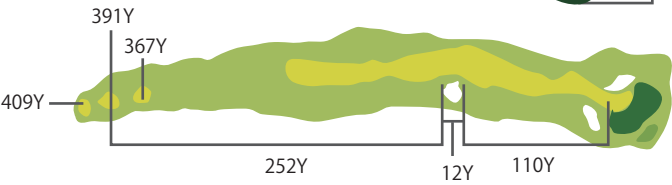

中コース

HDCP8  
**No. 1** PAR5  
BACK TEE 485 YARD  
REGULAR TEE 480 YARDS  
FRONT TEE 475 YARDS

34Y

HDCP7  
**No. 4** PAR4  
BACK TEE 332 YARD  
REGULAR TEE 317 YARDS  
FRONT TEE 289 YARDS

34Y

※グリーンは2段変形グリーン

HDCP6  
**No. 7** PAR3  
BACK TEE 185 YARD  
REGULAR TEE 173 YARDS  
FRONT TEE 140 YARDS

23Y

ニアピン

HDCP3  
**No. 2** PAR4  
BACK TEE 409 YARD  
REGULAR TEE 391 YARDS  
FRONT TEE 367 YARDS

37Y

HDCP1  
**No. 5** PAR4  
BACK TEE 404 YARD  
REGULAR TEE 384 YARDS  
FRONT TEE 336 YARDS

35Y

HDCP2  
**No. 8** PAR4  
BACK TEE 409 YARD  
REGULAR TEE 388 YARDS  
FRONT TEE 358 YARDS

44Y

HDCP9  
**No. 3** PAR3  
BACK TEE 163 YARD  
REGULAR TEE 150 YARDS  
FRONT TEE 145 YARDS

42Y

ニアピン

HDCP4  
**No. 6** PAR5  
BACK TEE 533 YARD  
REGULAR TEE 515 YARDS  
FRONT TEE 472 YARDS