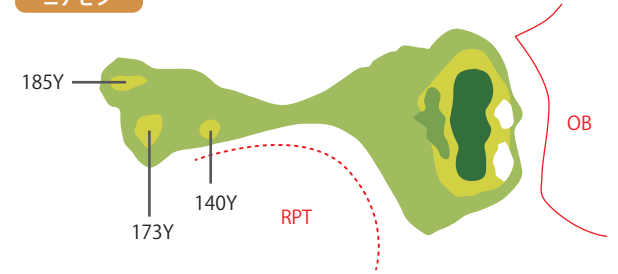

中コース

HDCP8  
**No. 1** PAR5  
BACK TEE 485 YARD  
REGULAR TEE 480 YARDS  
FRONT TEE 475 YARDS

24Y

HDCP7  
**No. 4** PAR4  
BACK TEE 332 YARD  
REGULAR TEE 317 YARDS  
FRONT TEE 289 YARDS

36Y

※グリーンは2段変形グリーン

HDCP6  
**No. 7** PAR3  
BACK TEE 185 YARD  
REGULAR TEE 173 YARDS  
FRONT TEE 140 YARDS

25Y

ニアピン

HDCP3  
**No. 2** PAR4  
BACK TEE 409 YARD  
REGULAR TEE 391 YARDS  
FRONT TEE 367 YARDS

32Y

HDCP1  
**No. 5** PAR4  
BACK TEE 404 YARD  
REGULAR TEE 384 YARDS  
FRONT TEE 336 YARDS