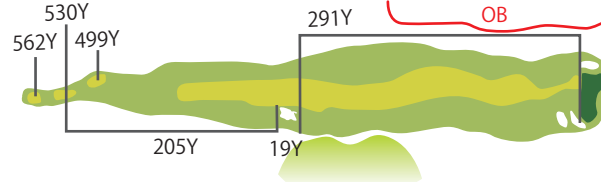

35Y

ドラコン

HDCP5  
**No. 9** PAR4  
BACK TEE 369 YARD  
REGULAR TEE 338 YARDS  
FRONT TEE 308 YARDS

28Y

ドラコン

東コース

HDCP7  
**No. 1** PAR5  
BACK TEE 555 YARD  
REGULAR TEE 532 YARDS  
FRONT TEE 507 YARDS

HDCP1  
**No. 4** PAR4  
BACK TEE 430 YARD  
REGULAR TEE 400 YARDS  
FRONT TEE 334 YARDS

ドラゴン

HDCP8  
**No. 7** PAR4  
BACK TEE 347 YARD  
REGULAR TEE 338 YARDS  
FRONT TEE 327 YARDS

HDCP3  
**No. 2** PAR4  
BACK TEE 415 YARD  
REGULAR TEE 398 YARDS  
FRONT TEE 342 YARDS

HDCP5  
**No. 5** PAR5  
BACK TEE 562 YARD  
REGULAR TEE 530 YARDS  
FRONT TEE 499 YARDS

HDCP4  
**No. 8** PAR4  
BACK TEE 393 YARD  
REGULAR TEE 380 YARDS  
FRONT TEE 361 YARDS

HDCP6  
**No. 3** PAR3  
BACK TEE 210 YARD  
REGULAR TEE 194 YARDS  
FRONT TEE 163 YARDS

ニアピン

HDCP9  
**No. 6** PAR3  
BACK TEE 156 YARD  
REGULAR TEE 139 YARDS  
FRONT TEE 135 YARDS