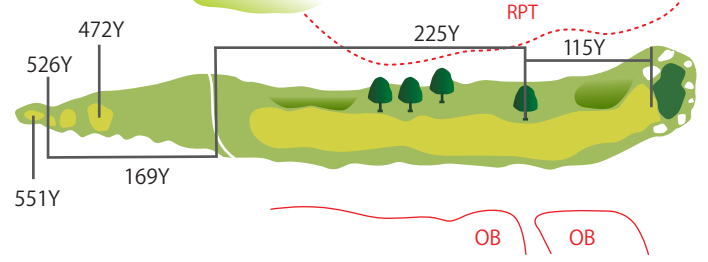

西コース

HDCP8 **No.1** PAR5  
BACK TEE 525 YARD  
REGULAR TEE 509 YARDS  
FRONT TEE 504 YARDS

HDCP4 **No.4** PAR4  
BACK TEE 409 YARD  
REGULAR TEE 388 YARDS  
FRONT TEE 375 YARDS

HDCP7 **No.7** PAR3  
BACK TEE 212 YARD  
REGULAR TEE 193 YARDS  
FRONT TEE 149 YARDS

ニアピン

HDCP1 **No.2** PAR4  
BACK TEE 444 YARD  
REGULAR TEE 419 YARDS  
FRONT TEE 326 YARDS

ドラコン

HDCP5 **No.5** PAR5  
BACK TEE 551 YARD  
REGULAR TEE 526 YARDS  
FRONT TEE 472 YARDS

HDCP6 **No.8** PAR4  
BACK TEE 364 YARD  
REGULAR TEE 359 YARDS  
FRONT TEE 336 YARDS

ドラコン

HDCP9 **No.3** PAR3  
BACK TEE 158 YARD  
REGULAR TEE 142 YARDS  
FRONT TEE 135 YARDS

ニアピン

HDCP3 **No.6** PAR4  
BACK TEE 400 YARD  
REGULAR TEE 36 ARDS  
FRONT TEE 334 YARDS

HDCP2 **No.9** PAR4  
BACK TEE 397 YARD  
REGULAR TEE 379 YARDS  
FRONT TEE 335 YARDS

中コース

HDCP8  
**No. 1** PAR5  
BACK TEE 485 YARD  
REGULAR TEE 480 YARDS  
FRONT TEE 475 YARDS

24Y

HDCP7  
**No. 4** PAR4  
BACK TEE 332 YARD  
REGULAR TEE 317 YARDS  
FRONT TEE 289 YARDS

36Y

※グリーンは2段変形グリーン