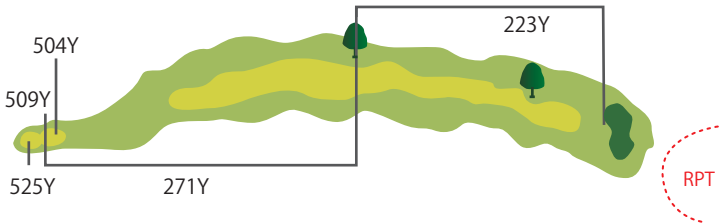

西コース

HDCP8 **No.1** PAR5  
BACK TEE 525 YARD  
REGULAR TEE 509 YARDS  
FRONT TEE 504 YARDS

HDCP4 **No.4** PAR4  
BACK TEE 409 YARD  
REGULAR TEE 388 YARDS  
FRONT TEE 375 YARDS

HDCP7 **No.7** PAR3  
BACK TEE 212 YARD  
REGULAR TEE 193 YARDS  
FRONT TEE 149 YARDS

ニアピン

HDCP1 **No.2** PAR4  
BACK TEE 444 YARD  
REGULAR TEE 419 YARDS  
FRONT TEE 326 YARDS

ドラコン

HDCP5 **No.5** PAR5  
BACK TEE 551 YARD  
REGULAR TEE 526 YARDS  
FRONT TEE 472 YARDS

HDCP6 **No.8** PAR4  
BACK TEE 364 YARD  
REGULAR TEE 359 YARDS  
FRONT TEE 336 YARDS