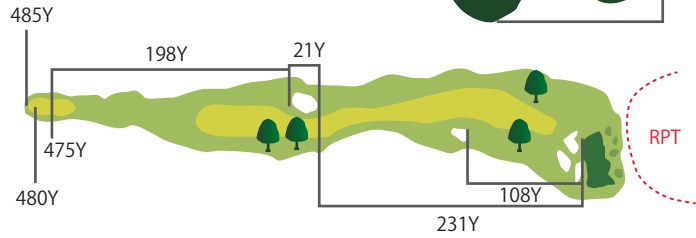

ドラコン

HDCP9 **No.3** PAR3  
BACK TEE 158 YARD  
REGULAR TEE 142 YARDS  
FRONT TEE 135 YARDS

ニアピン

HDCP3 **No.6** PAR4  
BACK TEE 400 YARD  
REGULAR TEE 36 ARDS  
FRONT TEE 334 YARDS

HDCP2 **No.9** PAR4  
BACK TEE 397 YARD  
REGULAR TEE 379 YARDS  
FRONT TEE 335 YARDS

中コース

HDCP8  
**No. 1** PAR5  
BACK TEE 485 YARD  
REGULAR TEE 480 YARDS  
FRONT TEE 475 YARDS

24Y

HDCP7  
**No. 4** PAR4  
BACK TEE 332 YARD  
REGULAR TEE 317 YARDS  
FRONT TEE 289 YARDS

36Y

※グリーンは2段変形グリーン

HDCP6  
**No. 7** PAR3  
BACK TEE 185 YARD  
REGULAR TEE 173 YARDS  
FRONT TEE 140 YARDS

25Y

ニアピン

HDCP3  
**No. 2** PAR4  
BACK TEE 409 YARD  
REGULAR TEE 391 YARDS  
FRONT TEE 367 YARDS

32Y

HDCP1  
**No. 5** PAR4  
BACK TEE 404 YARD  
REGULAR TEE 384 YARDS  
FRONT TEE 336 YARDS