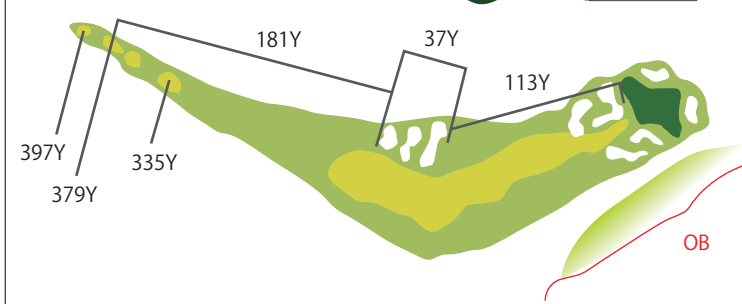

ドラコン

HDCP9 **No.3** PAR3  
BACK TEE 158 YARD  
REGULAR TEE 142 YARDS  
FRONT TEE 135 YARDS

ニアピン

HDCP3 **No.6** PAR4  
BACK TEE 400 YARD  
REGULAR TEE 36 ARDS  
FRONT TEE 334 YARDS

HDCP2 **No.9** PAR4  
BACK TEE 397 YARD  
REGULAR TEE 379 YARDS  
FRONT TEE 335 YARDS

中コース

HDCP8  
**No. 1** PAR5  
BACK TEE 485 YARD  
REGULAR TEE 480 YARDS  
FRONT TEE 475 YARDS

24Y

HDCP7  
**No. 4** PAR4  
BACK TEE 332 YARD  
REGULAR TEE 317 YARDS  
FRONT TEE 289 YARDS

36Y

※グリーンは2段変形グリーン