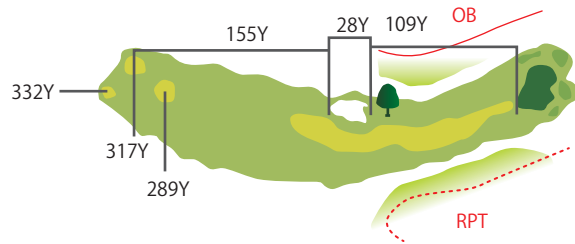

中コース

HDCP8  
**No. 1** PAR5  
BACK TEE 485 YARD  
REGULAR TEE 480 YARDS  
FRONT TEE 475 YARDS

24Y

HDCP7  
**No. 4** PAR4  
BACK TEE 332 YARD  
REGULAR TEE 317 YARDS  
FRONT TEE 289 YARDS

36Y

※グリーンは2段変形グリーン

HDCP6  
**No. 7** PAR3  
BACK TEE 185 YARD  
REGULAR TEE 173 YARDS  
FRONT TEE 140 YARDS

25Y

ニアピン

HDCP3  
**No. 2** PAR4  
BACK TEE 409 YARD  
REGULAR TEE 391 YARDS  
FRONT TEE 367 YARDS

32Y

HDCP1  
**No. 5** PAR4  
BACK TEE 404 YARD  
REGULAR TEE 384 YARDS  
FRONT TEE 336 YARDS

36Y

HDCP2  
**No. 8** PAR4  
BACK TEE 409 YARD  
REGULAR TEE 388 YARDS  
FRONT TEE 358 YARDS

45Y

HDCP9  
**No. 3** PAR3  
BACK TEE 163 YARD  
REGULAR TEE 150 YARDS  
FRONT TEE 145 YARDS

44Y

HDCP4  
**No. 6** PAR5  
BACK TEE 533 YARD  
REGULAR TEE 515 YARDS  
FRONT TEE 472 YARDS