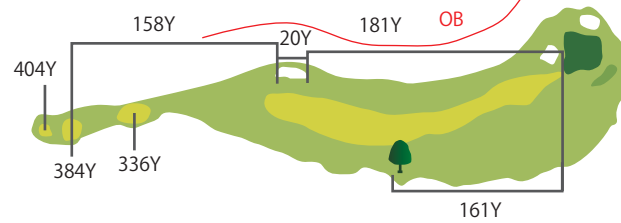

中コース

HDCP8  
**No. 1** PAR5  
BACK TEE 485 YARD  
REGULAR TEE 480 YARDS  
FRONT TEE 475 YARDS

24Y

HDCP7  
**No. 4** PAR4  
BACK TEE 332 YARD  
REGULAR TEE 317 YARDS  
FRONT TEE 289 YARDS

36Y

※グリーンは2段変形グリーン

HDCP6  
**No. 7** PAR3  
BACK TEE 185 YARD  
REGULAR TEE 173 YARDS  
FRONT TEE 140 YARDS

25Y

ニアピン

HDCP3  
**No. 2** PAR4  
BACK TEE 409 YARD  
REGULAR TEE 391 YARDS  
FRONT TEE 367 YARDS

32Y

HDCP1  
**No. 5** PAR4  
BACK TEE 404 YARD  
REGULAR TEE 384 YARDS  
FRONT TEE 336 YARDS

36Y

HDCP2  
**No. 8** PAR4  
BACK TEE 409 YARD  
REGULAR TEE 388 YARDS  
FRONT TEE 358 YARDS

45Y

HDCP9  
**No. 3** PAR3  
BACK TEE 163 YARD  
REGULAR TEE 150 YARDS  
FRONT TEE 145 YARDS

44Y

HDCP4  
**No. 6** PAR5  
BACK TEE 533 YARD  
REGULAR TEE 515 YARDS  
FRONT TEE 472 YARDS