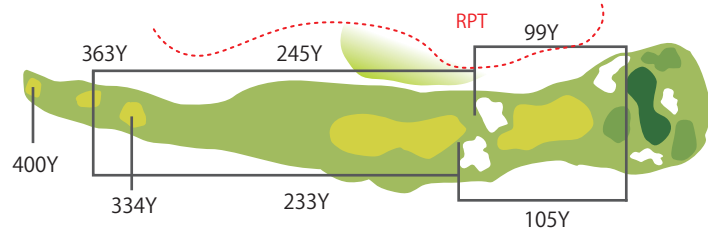

ニアピン

HDCP1 **No.2** PAR4  
BACK TEE 444 YARD  
REGULAR TEE 419 YARDS  
FRONT TEE 326 YARDS

ドラコン

HDCP5 **No.5** PAR5  
BACK TEE 551 YARD  
REGULAR TEE 526 YARDS  
FRONT TEE 472 YARDS

HDCP6 **No.8** PAR4  
BACK TEE 364 YARD  
REGULAR TEE 359 YARDS  
FRONT TEE 336 YARDS

ドラコン

HDCP9 **No.3** PAR3  
BACK TEE 158 YARD  
REGULAR TEE 142 YARDS  
FRONT TEE 135 YARDS

ニアピン

HDCP3 **No.6** PAR4  
BACK TEE 400 YARD  
REGULAR TEE 36 ARDS  
FRONT TEE 334 YARDS

HDCP2 **No.9** PAR4  
BACK TEE 397 YARD  
REGULAR TEE 379 YARDS  
FRONT TEE 335 YARDS

中コース

HDCP8  
**No. 1** PAR5  
BACK TEE 485 YARD  
REGULAR TEE 480 YARDS  
FRONT TEE 475 YARDS

24Y

HDCP7  
**No. 4** PAR4  
BACK TEE 332 YARD  
REGULAR TEE 317 YARDS  
FRONT TEE 289 YARDS

36Y

※グリーンは2段変形グリーン

HDCP6  
**No. 7** PAR3  
BACK TEE 185 YARD  
REGULAR TEE 173 YARDS  
FRONT TEE 140 YARDS

25Y

ニアピン

HDCP3  
**No. 2** PAR4  
BACK TEE 409 YARD  
REGULAR TEE 391 YARDS  
FRONT TEE 367 YARDS

32Y

HDCP1  
**No. 5** PAR4  
BACK TEE 404 YARD  
REGULAR TEE 384 YARDS  
FRONT TEE 336 YARDS