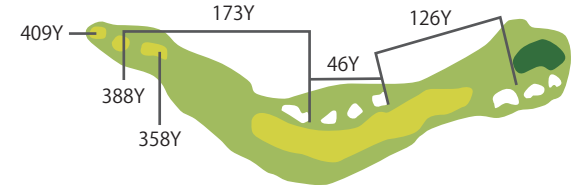

中コース

HDCP8  
**No. 1** PAR5  
BACK TEE 485 YARD  
REGULAR TEE 480 YARDS  
FRONT TEE 475 YARDS

24Y

HDCP7  
**No. 4** PAR4  
BACK TEE 332 YARD  
REGULAR TEE 317 YARDS  
FRONT TEE 289 YARDS

36Y

※グリーンは2段変形グリーン

HDCP6  
**No. 7** PAR3  
BACK TEE 185 YARD  
REGULAR TEE 173 YARDS  
FRONT TEE 140 YARDS

25Y

ニアピン

HDCP3  
**No. 2** PAR4  
BACK TEE 409 YARD  
REGULAR TEE 391 YARDS  
FRONT TEE 367 YARDS

32Y

HDCP1  
**No. 5** PAR4  
BACK TEE 404 YARD  
REGULAR TEE 384 YARDS  
FRONT TEE 336 YARDS

36Y

HDCP2  
**No. 8** PAR4  
BACK TEE 409 YARD  
REGULAR TEE 388 YARDS  
FRONT TEE 358 YARDS

45Y

HDCP9  
**No. 3** PAR3  
BACK TEE 163 YARD  
REGULAR TEE 150 YARDS  
FRONT TEE 145 YARDS

44Y

HDCP4  
**No. 6** PAR5  
BACK TEE 533 YARD  
REGULAR TEE 515 YARDS  
FRONT TEE 472 YARDS