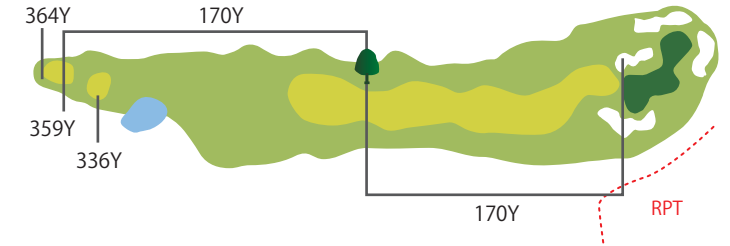

西コース

HDCP8 **No.1** PAR5  
BACK TEE 525 YARD  
REGULAR TEE 509 YARDS  
FRONT TEE 504 YARDS

HDCP4 **No.4** PAR4  
BACK TEE 409 YARD  
REGULAR TEE 388 YARDS  
FRONT TEE 375 YARDS

HDCP7 **No.7** PAR3  
BACK TEE 212 YARD  
REGULAR TEE 193 YARDS  
FRONT TEE 149 YARDS

ニアピン

HDCP1 **No.2** PAR4  
BACK TEE 444 YARD  
REGULAR TEE 419 YARDS  
FRONT TEE 326 YARDS

ドラコン

HDCP5 **No.5** PAR5  
BACK TEE 551 YARD  
REGULAR TEE 526 YARDS  
FRONT TEE 472 YARDS

HDCP6 **No.8** PAR4  
BACK TEE 364 YARD  
REGULAR TEE 359 YARDS  
FRONT TEE 336 YARDS

ドラコン

HDCP9 **No.3** PAR3  
BACK TEE 158 YARD  
REGULAR TEE 142 YARDS  
FRONT TEE 135 YARDS

ニアピン

HDCP3 **No.6** PAR4  
BACK TEE 400 YARD  
REGULAR TEE 36 ARDS  
FRONT TEE 334 YARDS

HDCP2 **No.9** PAR4  
BACK TEE 397 YARD  
REGULAR TEE 379 YARDS  
FRONT TEE 335 YARDS

中コース

HDCP8  
**No. 1** PAR5  
BACK TEE 485 YARD  
REGULAR TEE 480 YARDS  
FRONT TEE 475 YARDS

24Y

HDCP7  
**No. 4** PAR4  
BACK TEE 332 YARD  
REGULAR TEE 317 YARDS  
FRONT TEE 289 YARDS

36Y

※グリーンは2段変形グリーン