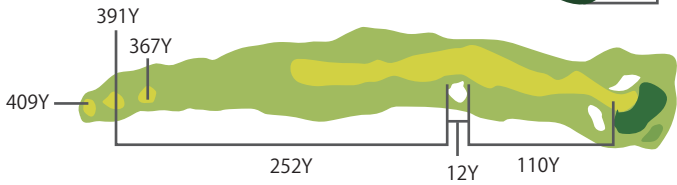

中コース

HDCP8  
**No. 1** PAR5  
BACK TEE 485 YARD  
REGULAR TEE 480 YARDS  
FRONT TEE 475 YARDS

24Y

HDCP7  
**No. 4** PAR4  
BACK TEE 332 YARD  
REGULAR TEE 317 YARDS  
FRONT TEE 289 YARDS

36Y

※グリーンは2段変形グリーン

HDCP6  
**No. 7** PAR3  
BACK TEE 185 YARD  
REGULAR TEE 173 YARDS  
FRONT TEE 140 YARDS

25Y

ニアピン

HDCP3  
**No. 2** PAR4  
BACK TEE 409 YARD  
REGULAR TEE 391 YARDS  
FRONT TEE 367 YARDS

32Y

HDCP1  
**No. 5** PAR4  
BACK TEE 404 YARD  
REGULAR TEE 384 YARDS  
FRONT TEE 336 YARDS

36Y

HDCP2  
**No. 8** PAR4  
BACK TEE 409 YARD  
REGULAR TEE 388 YARDS  
FRONT TEE 358 YARDS

45Y

HDCP9  
**No. 3** PAR3  
BACK TEE 163 YARD  
REGULAR TEE 150 YARDS  
FRONT TEE 145 YARDS

44Y

HDCP4  
**No. 6** PAR5  
BACK TEE 533 YARD  
REGULAR TEE 515 YARDS  
FRONT TEE 472 YARDS